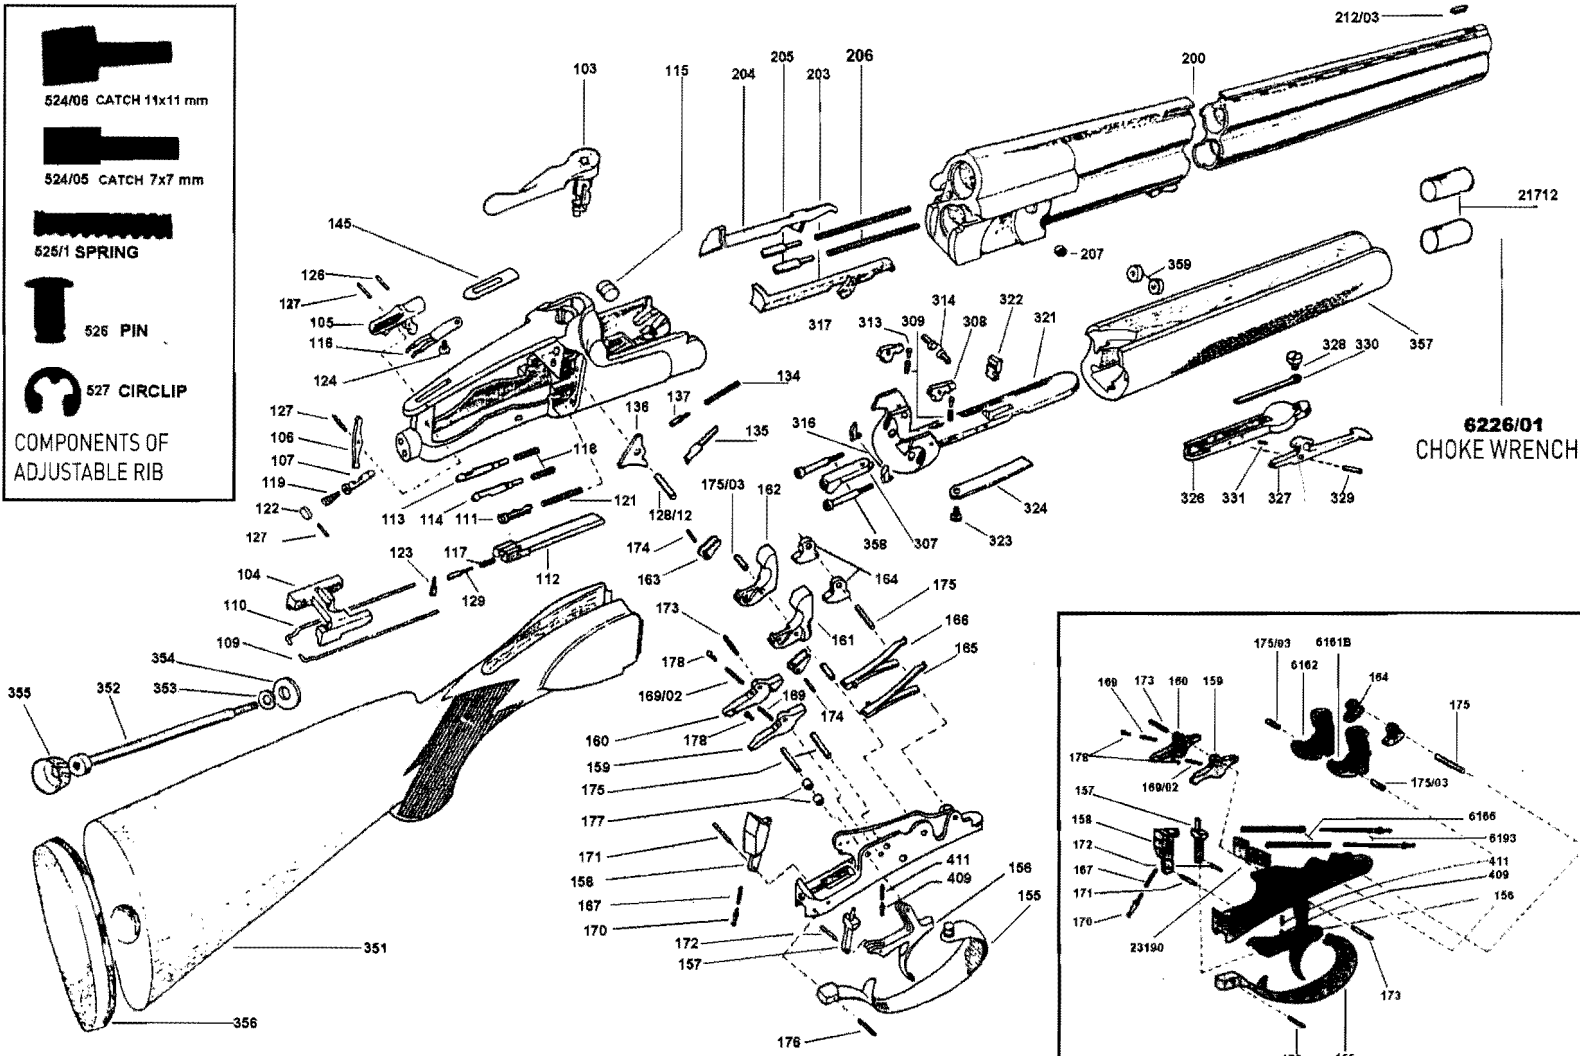

DETAILS OF 12GA MODELS WITH REMOVABLE TRIGGER GROUP

 524/06 CATCH 11x11 mm  
 524/05 CATCH 7x7 mm  
 525/1 SPRING  
 526 PIN  
 527 CIRCLIP  
 COMPONENTS OF ADJUSTABLE RIB

SELECTIVE TRIGGER GROUP

ADJUSTABLE AND SELECTIVE TRIGGER GROUP

COMPONENTS FOR DETACHABLE TRIGGER GROUP WITH COIL SPRINGS

ADJUSTABLE TRIGGER GROUP

OLD TYPE TOP LEVEL ASSEMBLY

DOUBLE TRIGGER